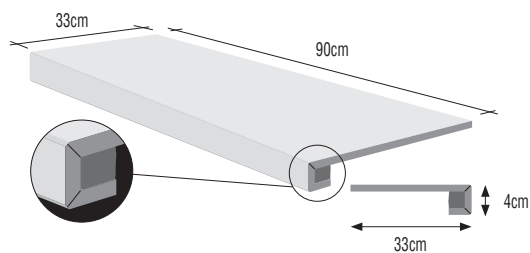

PATCHWALK

scalino costa retta

PHS00	Scalino C. Retta Combo	33x91 13"x36"	829
PHS20	Scalino C. Retta Beige	33x91 13"x36"	829
PHS60	Scalino C. Retta Cotto	33x91 13"x36"	829
PHS70	Scalino C. Retta Antracite	33x91 13"x36"	829
PHS40	Scalino C. Retta Grigio	33x91 13"x36"	829

PHB620	Battiscopa Beige	9x60 9,5"x24"	515
PHB660	Battiscopa Cotto	9x60 9,5"x24"	515
PHB670	Battiscopa Antracite	9x60 9,5"x24"	515
PHB640	Battiscopa Grigio	9x60 9,5"x24"	515

PHB920	Battiscopa Beige	7x91 2,8"x36,5"	523
PHB960	Battiscopa Cotto	7x91 2,8"x36,5"	523
PHB970	Battiscopa Antracite	7x91 2,8"x36,5"	523
PHB940	Battiscopa Grigio	7x91 2,8"x36,5"	523

Nelle scatole la disposizione delle piastrelle è casuale ed alcune potrebbero ripetersi: si consiglia quindi di miscelare i pezzi prima delle pose.
In the boxes the disposition of the floor tiles is accidental and some could be repeated: it is advised therefore of miscelare the pieces before placed.
Dans les boîtes la disposition des carreaux est fortuite et certaines pourraient se répéter : on conseille donc de mélanger les pièces avant posa.
Boxen in der Anordnung der Fliesen ist zufällig und einige vielleicht wiederholt werden: Es wird vorgeschlagen, um die Stücke platziert, bevor mischen.

Consigli di posa: per ottenere un risultato estetico ottimale, miscelare il materiale di scatole differenti.

Laying suggestions: to obtain excellent aesthetic results, it is recommended to mix the materials contained in different boxes.

Conseils de pose: pour obtenir d'excellents résultats du point de vue esthétique, mélangez les matériaux contenus dans des boîtes différentes.

Empfehlung für die Verlegung: um ein optimal es ästhetisches ergebnis zu erzielen, das material der verschiedenen schachteln mischen.